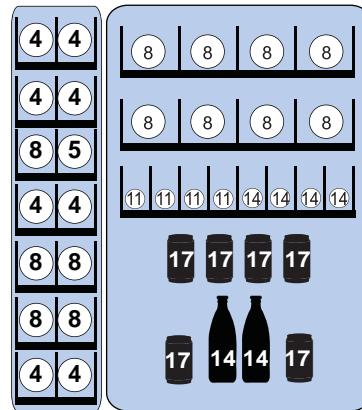

The Office Deli OD38

Advanced Controls

- Fully Programmable
- Individual Selection Pricing up to £99.95
- Full Sales Reporting
- Credit/Debit Card Ready

Intelligent Design

- Industry Standard MDB protocol
- MDB Changeover ready
- MDB Note Validator ready
- MDB Cashless ready
- Customer friendly LCD Display
- All metal product trays tilt for easy load
- Anti theft touch design
- Easy touch keypad
- Chilled drinks unit
- LED Lighting

Energy Efficient

- Energy Efficient Refrigeration System
- CFC Free

Location Friendly

- Space Conscious Design
- Quiet, Office Friendly Operation
- Modular units for easy logistics

24/7 Sales

- Reliable, Tried and True Design
- Low Cost of Ownership
- Easy To Service and Maintain
- Vend All Popular Brands

Standard Capacity

OD24
Also Available